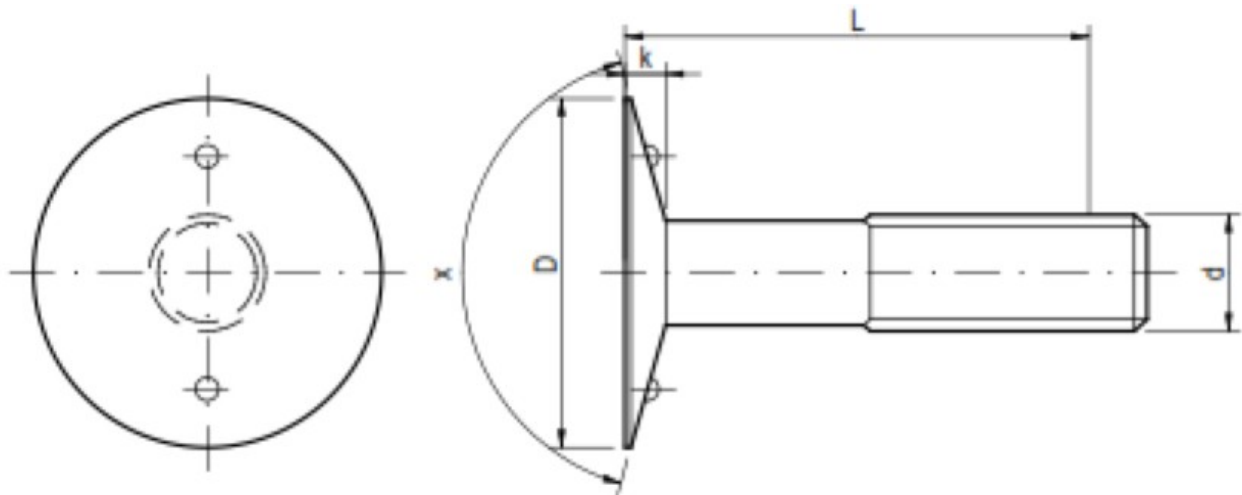

## ČSN 02 1329 (4.8)

ČSN 02 1329 (4.8) The bolts with pin - feathered countersunk head for leather belts

## Specifications

d	k	D	x
M 6	2,00	17,00	140°
M 8	2,80	23,00	140°
M 10	3,50	29,00	140°