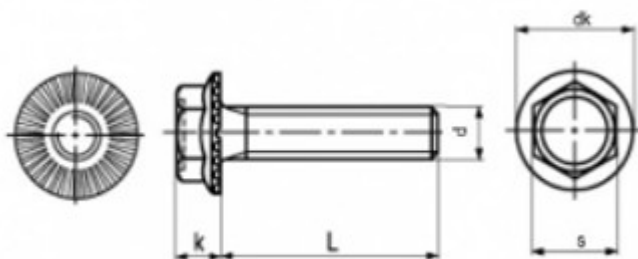

Horsch 12 x 20

THE MOST PARTICULAR USE

The bolts to machinery of Horsch.

Specifications

d	k	dk	s
M 12	10,00	23,50	17

Packaging

Packed in boxes / pcs		Packing
12 x 20	Horsch 00360414	200